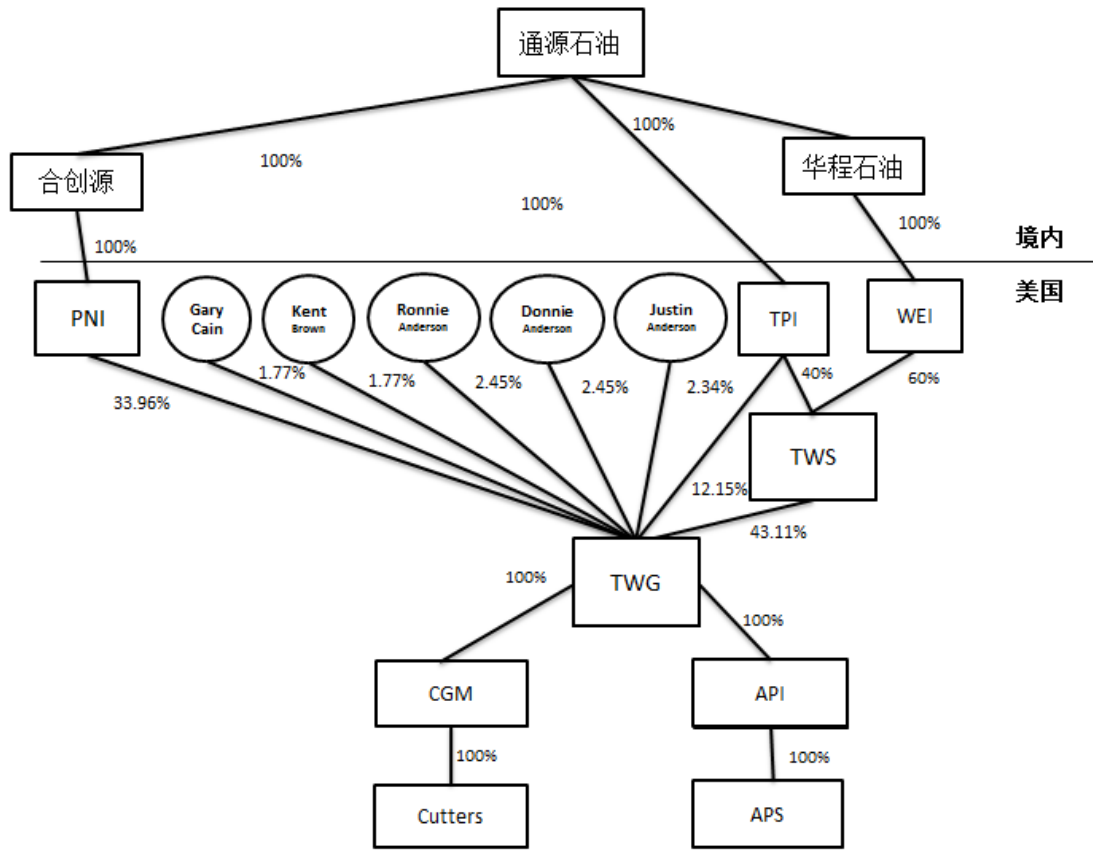

API

25

2015

API

API 67.5%

TWS	4,153.85	67.50%
	856.13	13.90%
Ronnie Anderson	389.22	6.32%
Donnie Anderson	389.22	6.32%
Justin Anderson	365.43	5.96%
	6,153.85	100.00%

2017	6	Ronnie Anderson	Donnie Anderson	Justin
Anderson			API 7.44%	
	API 13.89%		API 88.84%	
		11.16%		

2017	11	API	Cutters Group Management
INC	CGM		
TWG		TWG	API CGM 100%
	TWG	55.26%	

2019 3
55.26%

TWG
89.22%

TWG

3

4

TWG

Anderson Company Investments III LLC