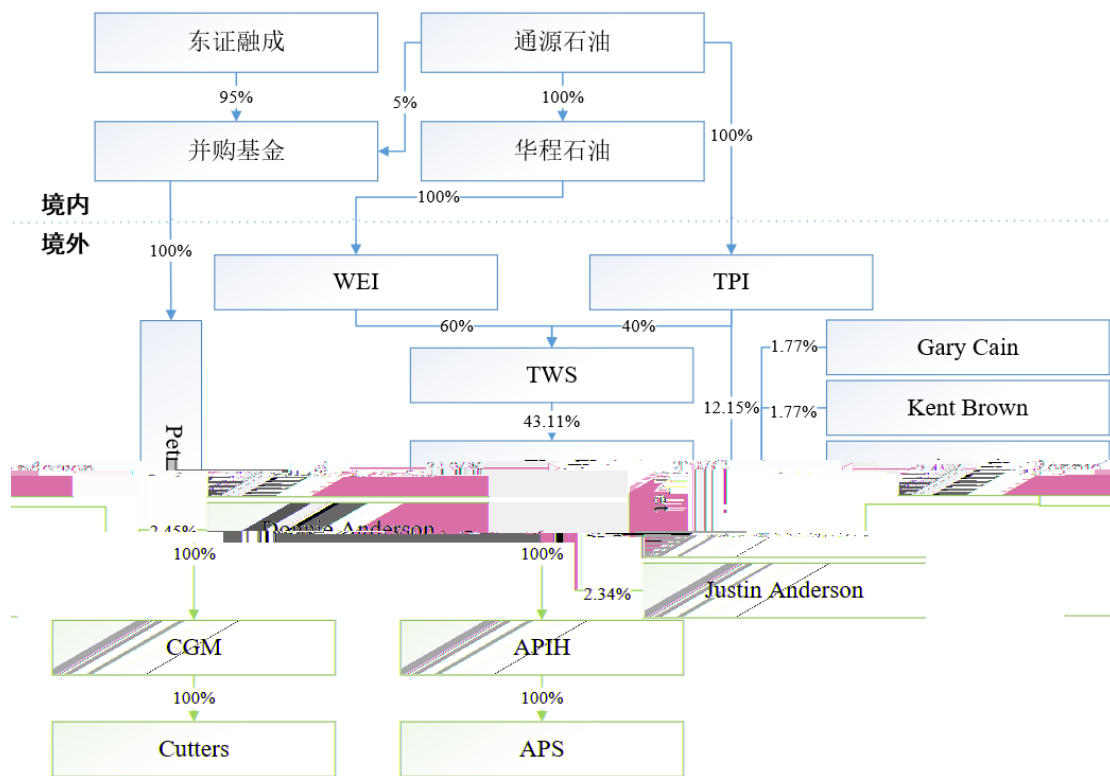

API

25

2015

API

API 67.5%

TWS	4,153.85	67.50%
	856.13	13.90%
Ronnie Anderson	389.22	6.32%
Donnie Anderson	389.22	6.32%
Justin Anderson	365.43	5.96%
	6,153.85	100.00%

2017	6	Ronnie Anderson	Donnie Anderson	Justin
Anderson			API 7.44%	
	API 13.89%		API 88.84%	
		11.16%		

2017	11	API	Cutters Group Management
INC	CGM		
TWG		TWG	API CGM 100%
	TWG	55.26%	

2019 3
55.26%

TWG
89.22%

TWG

3

4

TWG

Anderson Company Investments III LLC