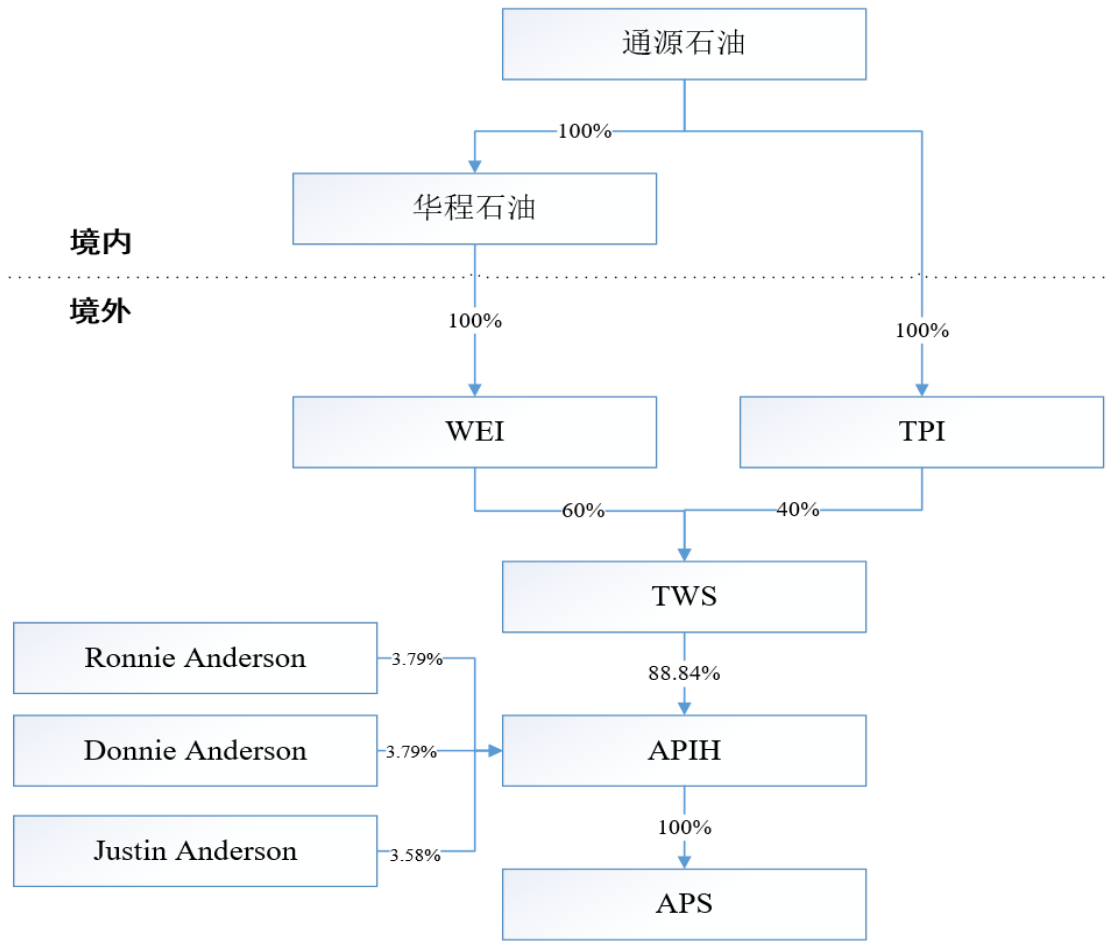

API

25

2015

API

API 67.5%

TWS	4,153.85	67.50%
	856.13	13.90%
Ronnie Anderson	389.22	6.32%
Donnie Anderson	389.22	6.32%
Justin Anderson	365.43	5.96%
	6,153.85	100.00%

2017	6	Ronnie Anderson	Donnie Anderson	Justin
Anderson			API 7.44%	
	API 13.89%		API 88.84%	
		11.16%		