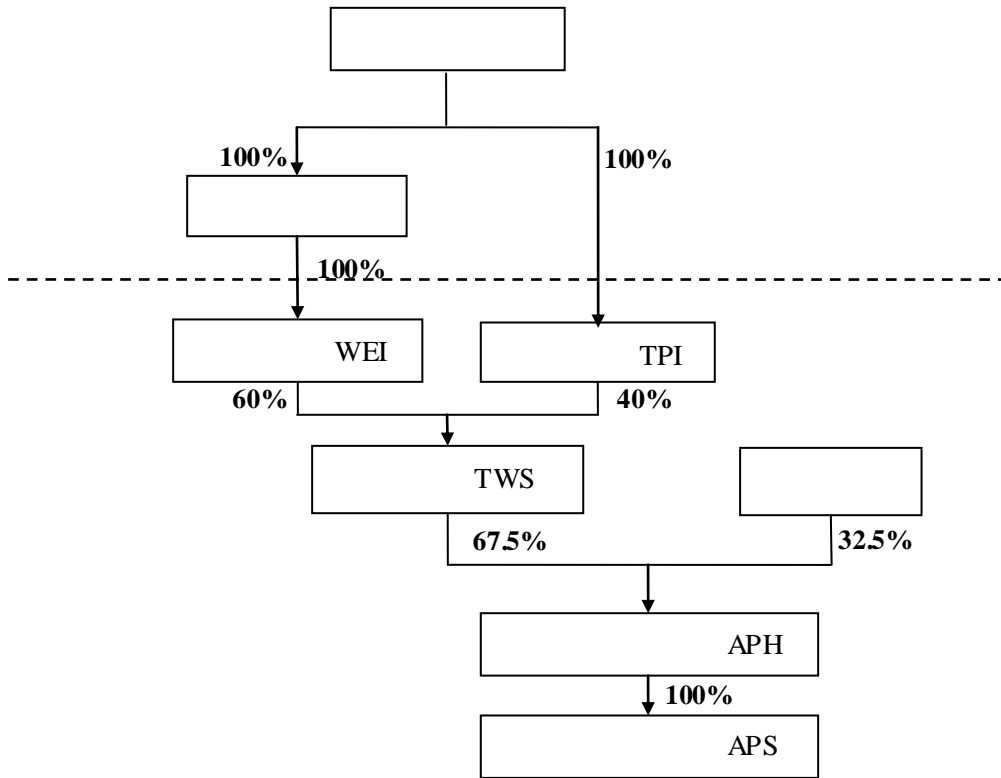

API

25

2015

API

API 67.5%

TWS	4,153.85	67.50%
	856.13	13.90%
Ronnie Anderson	389.22	6.32%
Donnie Anderson	389.22	6.32%
Justin Anderson	365.43	5.96%
	6,153.85	100.00%

2017	6	Ronnie Anderson	Donnie Anderson	Justin
Anderson			API 7.44%	
	API 13.89%		API 88.84%	
		11.16%		